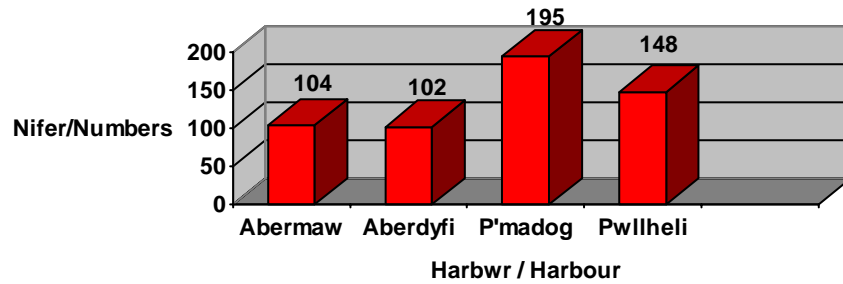

Darlun o ystadegau cychod ym mhob harbwr.

Analysis of boat statistics at each harbour.

Nifer o Gychod / Number of Boats