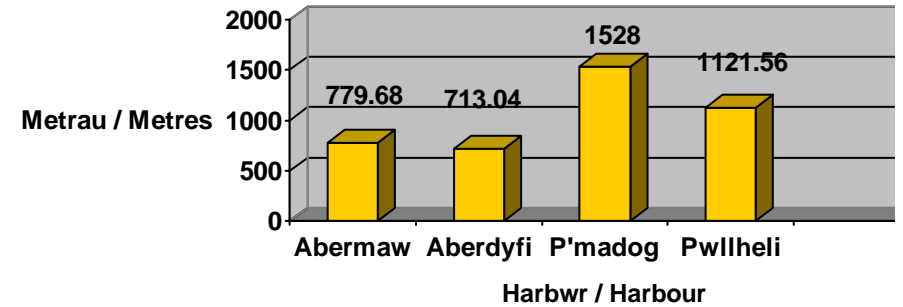

Cyfanswm Hyd / Total LOA